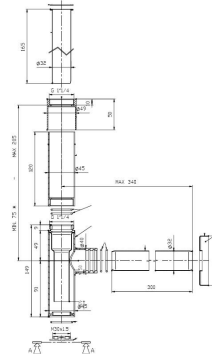

TOTEM

Totem Luxury Trap Titanium Black

TECHNICAL DRAWINGS

FEATURES

Decorative trap

Pipe length (mm): 300

Pipework diameter (inches): 1 1/4"

Suitable for: Basin

Waste type: Bottle trap

COMPATIBLE WITH

Click-clack universal waste.
Vitreous plug Ø 65

5054015..

Totem

A luxurious finish for the bathroom that takes great care over the slightest detail. Functionality and beneficial features at the service of a compact, sober and elegant piece that blends perfectly into any style proposal thanks to its great adaptability.