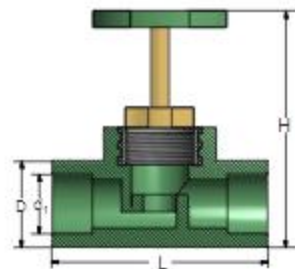

## LLAVE CIERRE LATÓN / BRASS STOPCOCK

CÓDIGO CODE	Ø (mm)	D	d <sub>1</sub>	L	H			 Gr
836202034	20 - 3/4"	28	20	74,0	89,0	6	18	4.305
836202534	25 - 3/4"	33,8	25	82,0	93,0	6	18	4.525
836203232	32 - 1"	40,6	32	95,5	109,0	5	10	3.575
836204040	40 - 1 1/4"	49,3	40	115	115,0		6	5.290