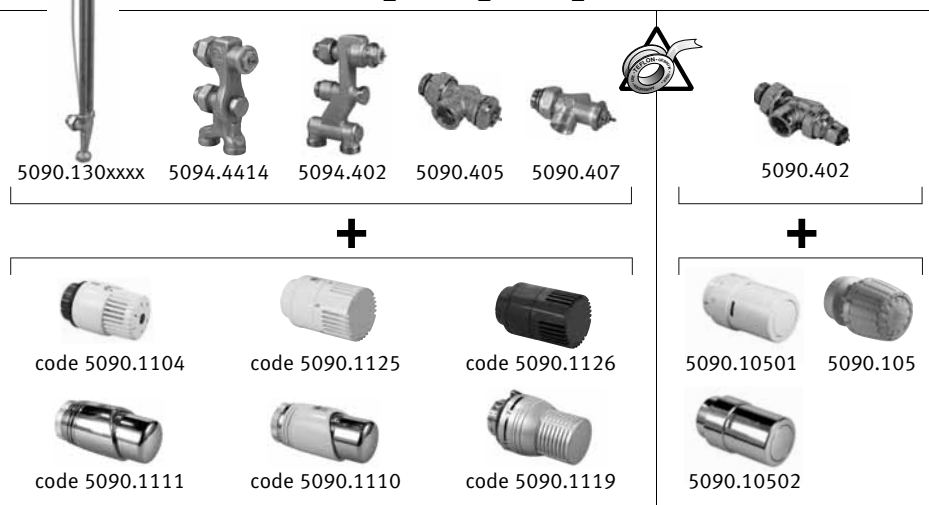

Montagehandleiding / Instructions de montage  
Montagehinweis / Mounting instructions

**LOW H<sub>2</sub>O**  
LOW CONSUMPTION  
HIGH COMFORT

OPTIE\_OPTION  
VENTIELEN\_VANNES\_VENTILE\_VALVES

AFMETINGEN\_DIMENSIONS\_ABMESSUNGEN\_DIMENSIONS

| DIMENSIONS in cm |      |      |        |
|------------------|------|------|--------|
| Type             | B    | d    | h min* |
| 06               | 8.5  | 4.0  | 10     |
| 10-11            | 11.8 | 5.2  | 10     |
| 15-16            | 16.8 | 7.7  | 12     |
| 20-21            | 21.8 | 10.2 | 15     |

| Code        | X   | Y   |
|-------------|-----|-----|
| 5094.4414   | 1.2 | 3.8 |
| 5094.402    | 2.7 | 5   |
| 5090.405    | 2.7 | 5   |
| 5090.402    | 2.7 | 5   |
| 5090.407    | 2.7 | 5   |
| 5090.130xxx | 2.7 | 5   |