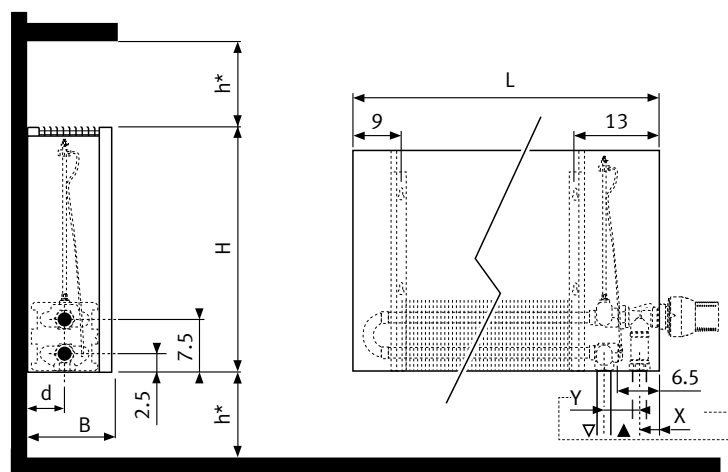

Montagehandleiding / Instructions de montage  
Montagehinweis / Mounting instructions

**LOW H<sub>2</sub>O**  
LOW CONSUMPTION  
HIGH COMFORT

OPTIE\_OPTION  
VENTIELEN\_VANNES\_VENTILE\_VALVES

AFMETINGEN\_DIMENSIONS\_ABMESSUNGEN\_DIMENSIONS

| DIMENSIONS in cm |      |      |        |
|------------------|------|------|--------|
| Type             | B    | d    | h min* |
| 06               | 8.5  | 4.0  | 10     |
| 10-11            | 11.8 | 5.2  | 10     |
| 15-16            | 16.8 | 7.7  | 12     |
| 20-21            | 21.8 | 10.2 | 15     |

| Code        | X   | Y   |
|-------------|-----|-----|
| 5094.4414   | 1.2 | 3.8 |
| 5094.402    | 2.7 | 5   |
| 5090.405    | 2.7 | 5   |
| 5090.402    | 2.7 | 5   |
| 5090.407    | 2.7 | 5   |
| 5090.130xxx | 2.7 | 5   |