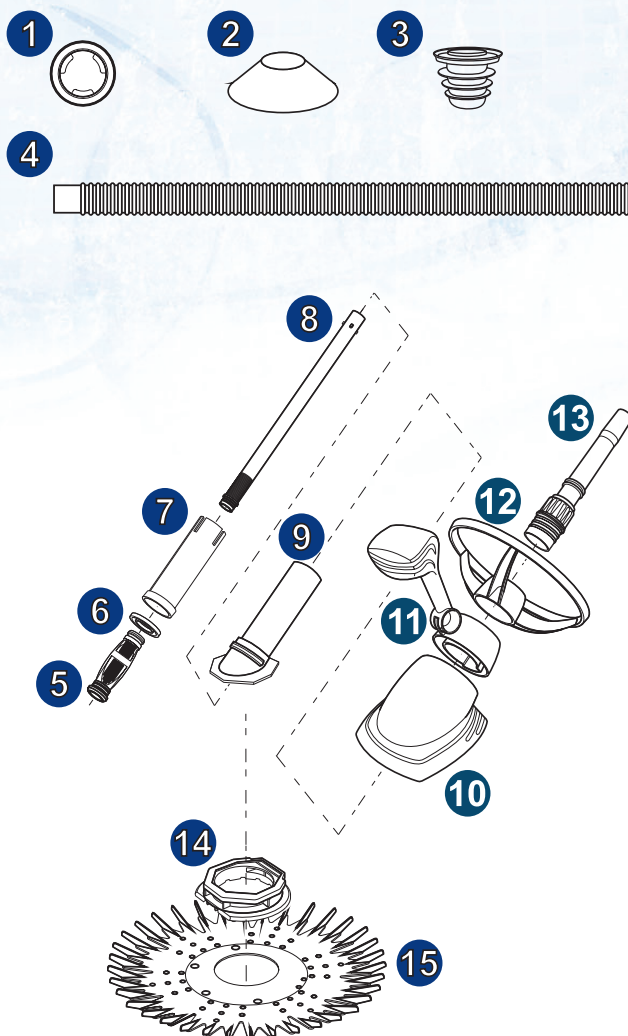

SPLASHER

ALL-IN-ONE AUTOMATIC POOL CLEANER

DIAPHRAGM STYLE CLEANER.

Requires less suction creating less wear and tear on the cleaner and the pump.

Swiveling float arm (up and down and side to side) for a more varied cleaning pattern · Deflector wheel: Used to steer the cleaner away from steps and other obstacles · UV stabilized hose and UV protected body · Easy out jogger for exceptional manoeuvrability · Diaphragm is the only moving part and is easy to replace · Adjustable flow control valve to control speed of cleaner · Hose wight provides balance to the cleaner as it manoeuvres around the pool · Colour: Blue/Silver.

SPLASHER

ALL-IN-OME AUTOMATIC POOL CLEANER NETTOYEUR AUTOMATIQUE

SPARE PARTS

1	Hose weight
2	Easy out jogger
3	Universal adapter
4	1m. Unifit hose
5	Diaphragm round
6	Inlet plate
7	Cartridge
8	Inner tube
9	Main body
10	Shroud
11	Float set
12	Deflector wheel
13	Outer tube
14	Flexi foot
15	Finned disc