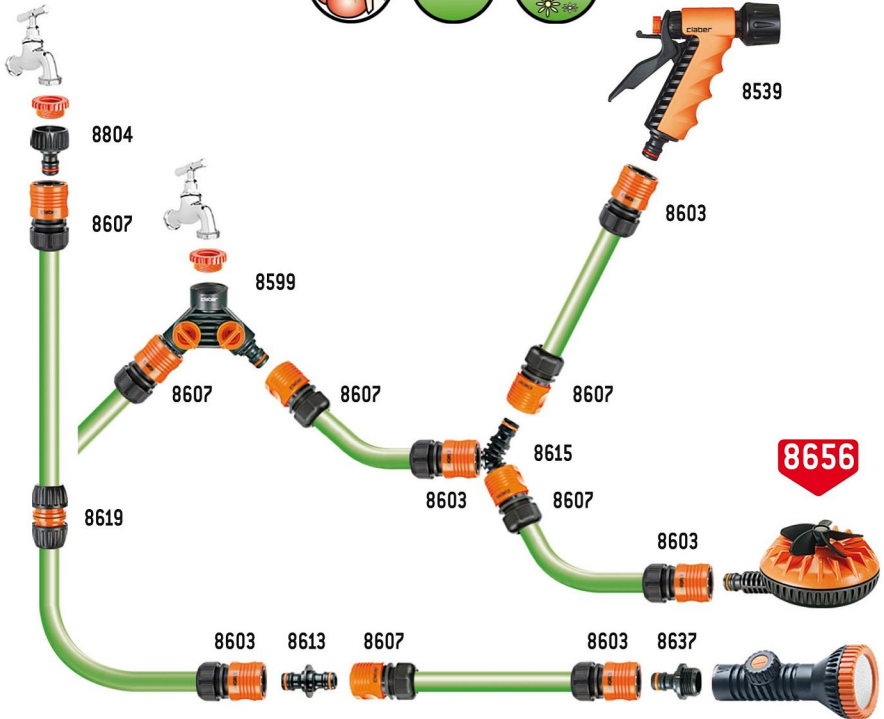

8656

Gardenlife®

20 m<sup>2</sup>

PACKAGING COPY-RIGHT

claber®